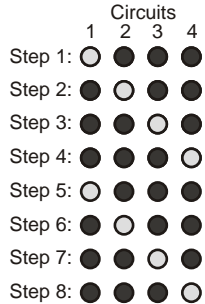

Patterns for MC Series Chaser

1
Light Chase

2
Light Chase Back

3
Light Bounce

4
Flip-Flop

5
Fill & Swipe Forward

6
Fill & Swipe Back

7
Crawl Forward

8
Crawl Back

9
Dark Chase

A
Dark Chase Back

B
Dark Bounce

C
Flash All

D
Spring Forward

E
Spring Back

F
All On

0

Auto Cycle
Patterns 1-F
4 x each
then repeat

KEY: ○ ON
● OFF